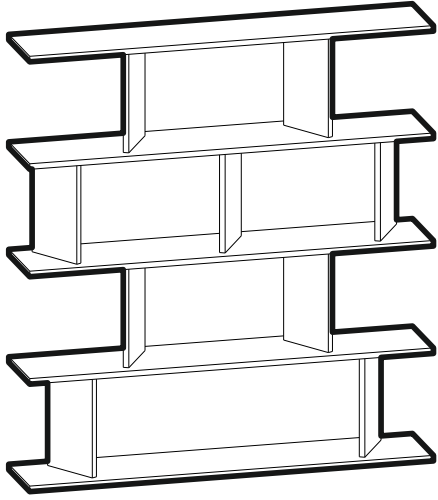

JIZY KİTAPLIK JIZY BOOKSHELF

TAKIM & KURULUM AKSESUARLARI TOOLS & INSTALLATION COMPONENTS

A02 - Ø15x13

1120007871

36x

A03 - Minifix

1120007870

36x

A04 - 8 Lik

1100016561

36x

A08- TAPA

36x

JIZY KİTAPLIK JIZY BOOKSHELF

Part #1	1x
Part #2	1x
Part #3	1x
Part #4	1x
Part #5	1x
Part #6	9x

Total   **14x**